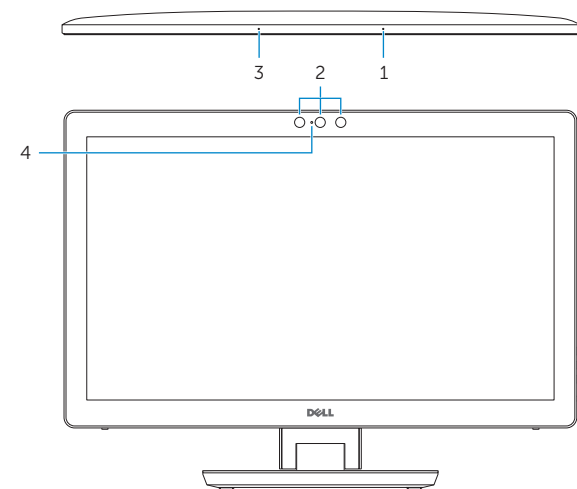

1. Right microphone
2. Intel RealSense 3D Camera – optional
3. Left microphone
4. Camera-status light
5. USB 3.0 port (supports fast charging)
6. USB 3.0 port
7. Brightness control buttons (2)
8. Input-source selection/screen-off
9. Hard-drive activity light
10. Power button
11. Media-card reader
12. USB 3.0 ports (2)
13. Headset port
14. Audio-out port
15. Network port
16. USB 2.0 ports (2)
17. HDMI-out port
18. HDMI-in port
19. Power-adaptor port
20. Service Tag label