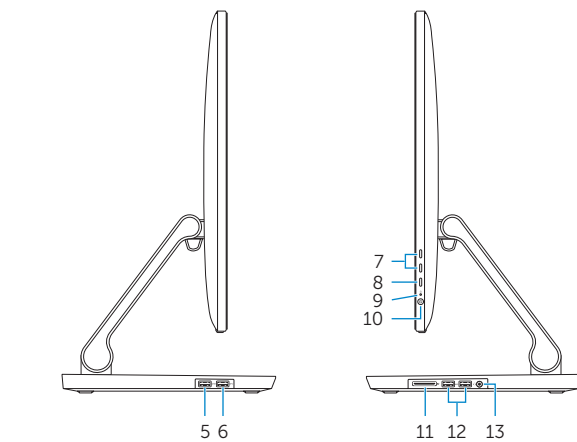

1. Right microphone
2. Intel RealSense 3D Camera – optional
3. Left microphone
4. Camera-status light
5. USB 3.0 port (supports fast charging)
6. USB 3.0 port
7. Brightness control buttons (2)
8. Input-source selection/screen-off
9. Hard-drive activity light
10. Power button
11. Media-card reader
12. USB 3.0 ports (2)
13. Headset port
14. Audio-out port
15. Network port
16. USB 2.0 ports (2)
17. HDMI-out port
18. HDMI-in port
19. Power-adaptor port
20. Service Tag label