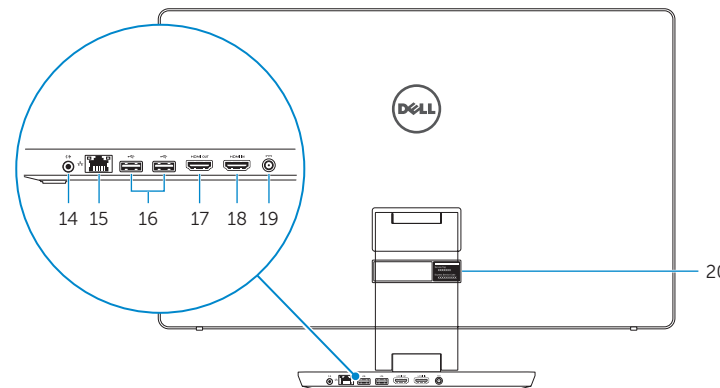

1. Right microphone
2. Intel RealSense 3D Camera – optional
3. Left microphone
4. Camera-status light
5. USB 3.0 port (supports fast charging)
6. USB 3.0 port
7. Brightness control buttons (2)
8. Input-source selection/screen-off
9. Hard-drive activity light
10. Power button
11. Media-card reader
12. USB 3.0 ports (2)
13. Headset port
14. Audio-out port
15. Network port
16. USB 2.0 ports (2)
17. HDMI-out port
18. HDMI-in port
19. Power-adaptor port
20. Service Tag label